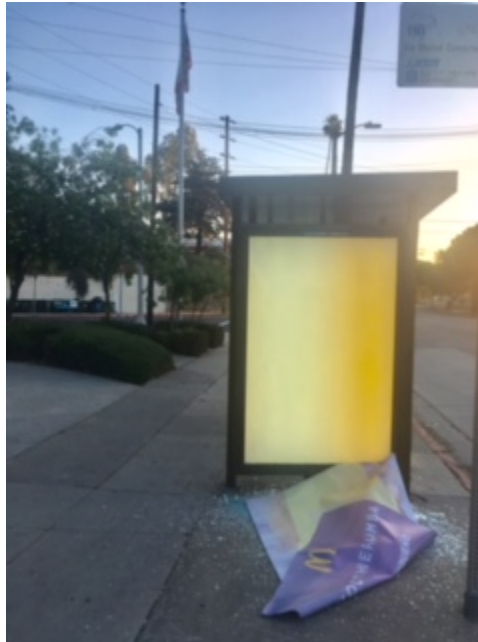

Photo of broken bus bench Glasd

**Subject:** Photo of broken bus bench Glasd

**From:** Stu <vice-president@oldla.org>

**Date:** 05/22/2017 09:06 AM

**To:** "gustavo@oldla.org" <gustavo@oldla.org>, president@oldla.org

— FullSizeRender.jpg —

6145 n figueroa; chrslis has been notified.  
Sent from my iPhone

— Attachments: —

FullSizeRender.jpg

28.0 KB